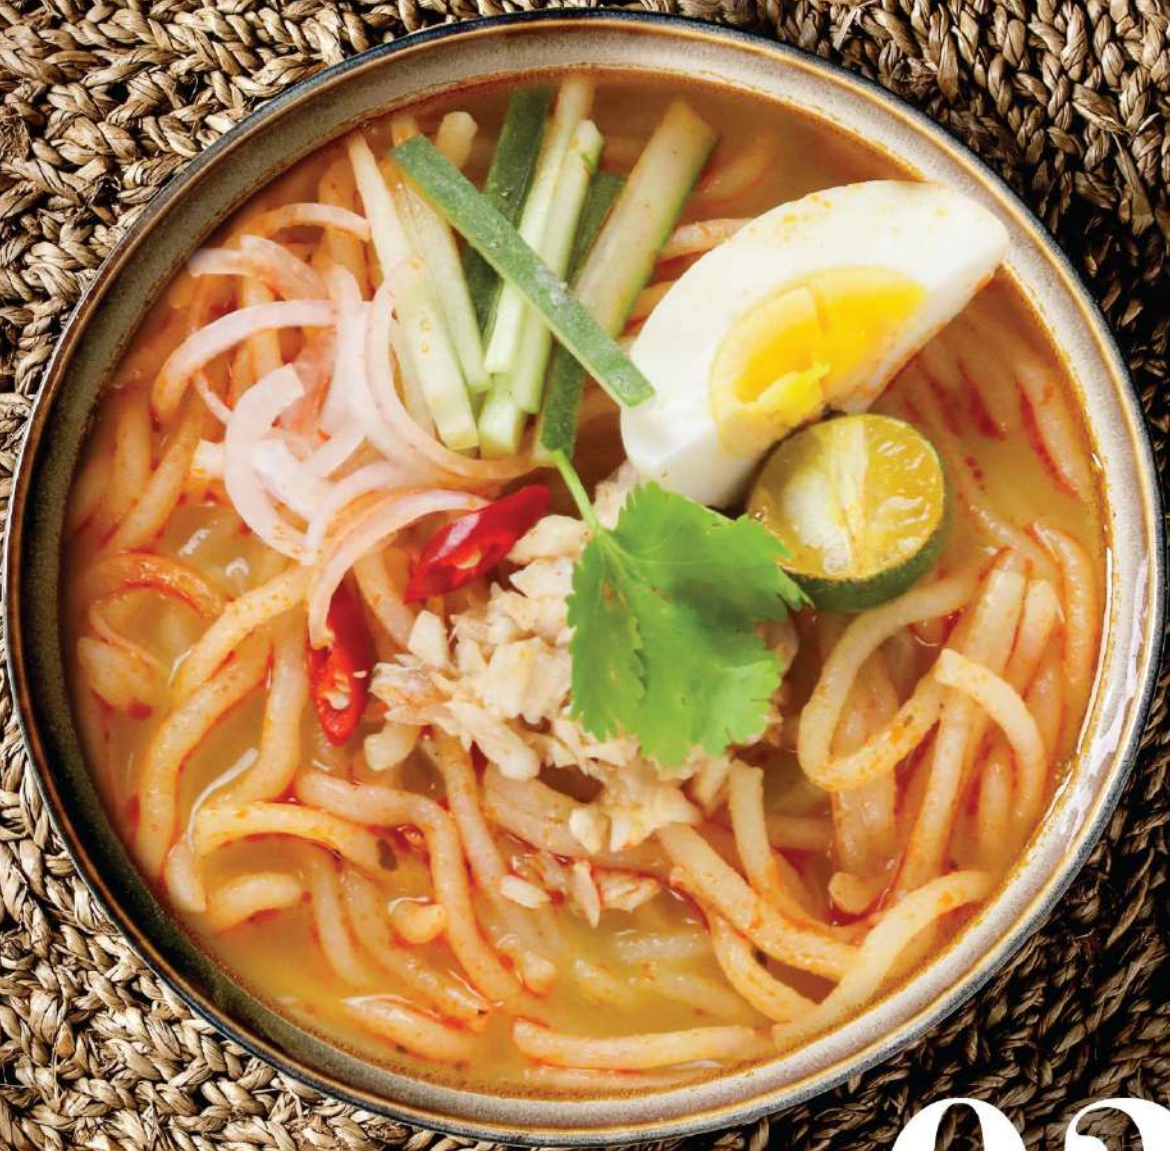

LAKSA NOODLE

02