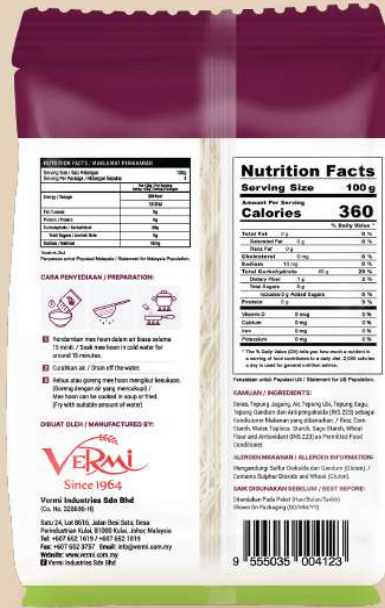

01 RICE VERMICELLI